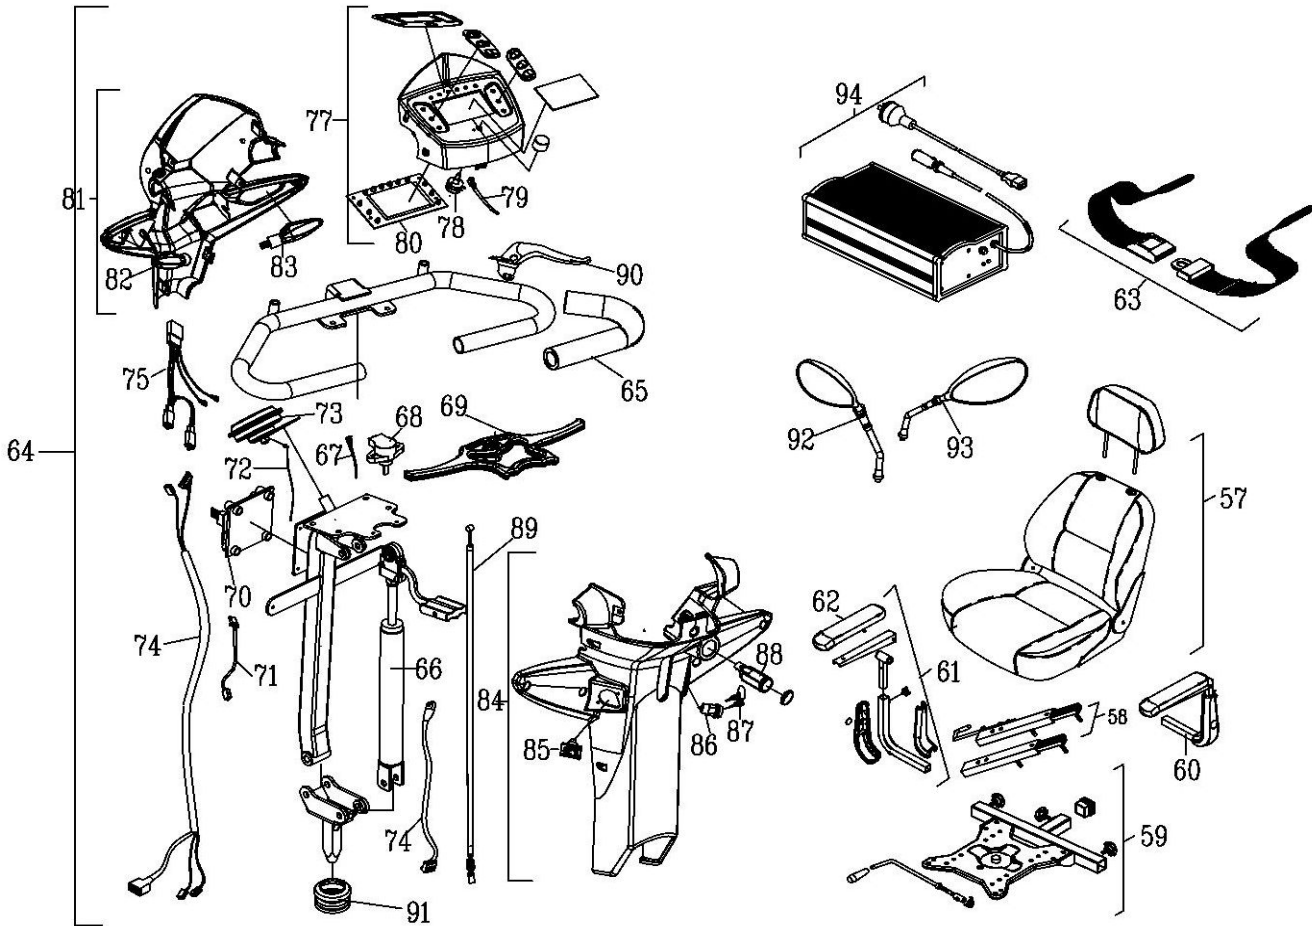

MODEL#S940A

Rev: 0

REF#	PART NO.	DESCRIPTION	REF#	PART NO.	DESCRIPTION	REF#	PART NO.	DESCRIPTION
1	30300338	FRONT SUSPENSION ASSY(L)	23	30541112	FRONT SHROUD ASSY, BRIGHT RED	35	30561038	FRONT WINDSHIELD FOLLOWING COVER ONLY, ORANGE
2	30300339	FRONT SUSPENSION ASSY(R)	24	44600591	RUBBER MAT, BLACK	35	30550051	FRONT WINDSHIELD FOLLOWING COVER ONLY, SILVER DEEP GREEN
3	41700290	SUSPENSION(HYDRAULIC),165L,150LBS/IN, YELLOW	25	30500159	STORAGE COVER	35	30541080	FRONT WINDSHIELD FOLLOWING COVER, BRIGHT RED
4	30303101	FRONT WHEEL AXLE ONLY, LH	26	30519489	SHROUD ASSY, LH, SILVER WHITE	36	43690374	FRONT WINDSHIELD REAR COVER
5	30303102	FRONT WHEEL AXLE ONLY, RH	26	30561076	SHROUD ASSY, LH, ORANGE	37	43601374	FRONT WINDSHIELD COVER
6	30302009	ADJUST SHAFT, LONG, ASSY	26	30550111	SHROUD ASSY, LH, SILVER DEEP GREEN	38	43690379	RUBBER MAT, BLACK
7	30302017	ADJUST SHAFT, SHORT φ10*175L(ZP)	26	30541084	SHROUD ASSY, LH, BRIGHT RED	39	61200174	HEAD LIGHT ASSY(L)
8	43690177	FRONT BUMPER, S940	27	30519490	SHROUD ASSY, RH, SILVER	40	61200175	HEAD LIGHT ASSY(R)
9	32100025	UPPER SEAT TUBE ASSY.	27	30561075	SHROUD ASSY, RH, ORANGE	41	30400391	REAR FRAME ASSY,
10	61120085	CIRCUIT BREAKER, 100A	27	30550112	SHROUD ASSY, RH, SILVER DEEP GREEN	42	41700291	SUSPENSION(HYDRAULIC),210L,150L BS/IN, RED
11	63745602	BREAKER WIRE	27	30541085	SHROUD ASSY, RH, BRIGHT RED	43	61090063	SPRING SWITCH, PS8-23
12	63748101	HARNESS, HALF SPEED SWITCH	28	30519558	REAR LAMPS OF TOP COVER ONLY, SILVER WHITE	44	62009008	TRANSAXLE & MOTOR ASSY., M817AG-21
13	30303336	TURN TUBE COMPLETE (ED)	28	30561409	REAR LAMPS OF TOP COVER ONLY, ORANGE	45	62203026	TRANSAXLE (M817)
14	33100724	FRONT WHEEL ASSY, 14*3.50-8, BLACK	28	30550135	REAR LAMPS OF TOP COVER ONLY, SILVER DEEP GREEN	46	62100160	MOTOR ASSY
15	42500099	INNER RIM ONLY, FOR 14*3.00-8	28	30541113	REAR LAMPS OF TOP COVER ONLY, BRIGHT RED	47	33200153	REAR DISK BRAKE ASSY
16	42500257	OUTTER RIM ONLY, FOR 14*3.00-8 FRONT WHEEL	29	30500162	REAR LAMPS BASE ASSY	48	32600494	REAR WHEEL ASSY, 16*4.00-10
17	44689070	OUTER TIRE. 14*3.00-8, BLACK, IA-1605	30	61200176	TURN LIGHT(L)	49	42500163	INNER REAR RIME ONLY, FOR 14*4.00-10
18	44600590	INNER TIRE. 3.00-8, BLACK	31	61200177	TURN LIGHT(R)	50	42500258	OUTTER RIM ONLY, FOR 14*4.00-10
19	53400023	BEARING ONLY, FORK 7 PCS/SET	32	61200178	REAR LIGHT	51	44600592	OUTER TIRE ONLY, 16*4.00-10, BLACK
20	63345605	WIRE, CONTROLLER	33	63400054	REAR LIGHT CABLE	52	44600593	INNER TIRE. 3.00-10, BLACK
21	64520006	CONTROLLER.	34	30519372	FRONT WINDSHIELD ONLY, SILVER WHITE	53	43601375	SHROUD, FENDER, LH
22	61230107	PG SD CONTROLLER PROTECTION KIT PG D51058	34	30561037	FRONT WINDSHIELD ONLY, ORANGE	54	43601377	SHROUD, FENDER, RH
23	30519553	FRONT SHROUD ASSY, SILVER WHITE	34	30550050	FRONT WINDSHIELD ONLY, SILVER DEEP GREEN	55	30500165	REAR SHROUD ASSY
23	30561981	FRONT SHROUD ASSY, ORANGE	34	30541079	FRONT WINDSHIELD ONLY, BRIGHT RED	56	30500346	SHROUD, MOTOR, BLACK
23	30550043	FRONT SHROUD ASSY, SILVER DEEP GREEN	35	30519400	FRONT WINDSHIELD FOLLOWING COVER ONLY, SILVER WHITE			