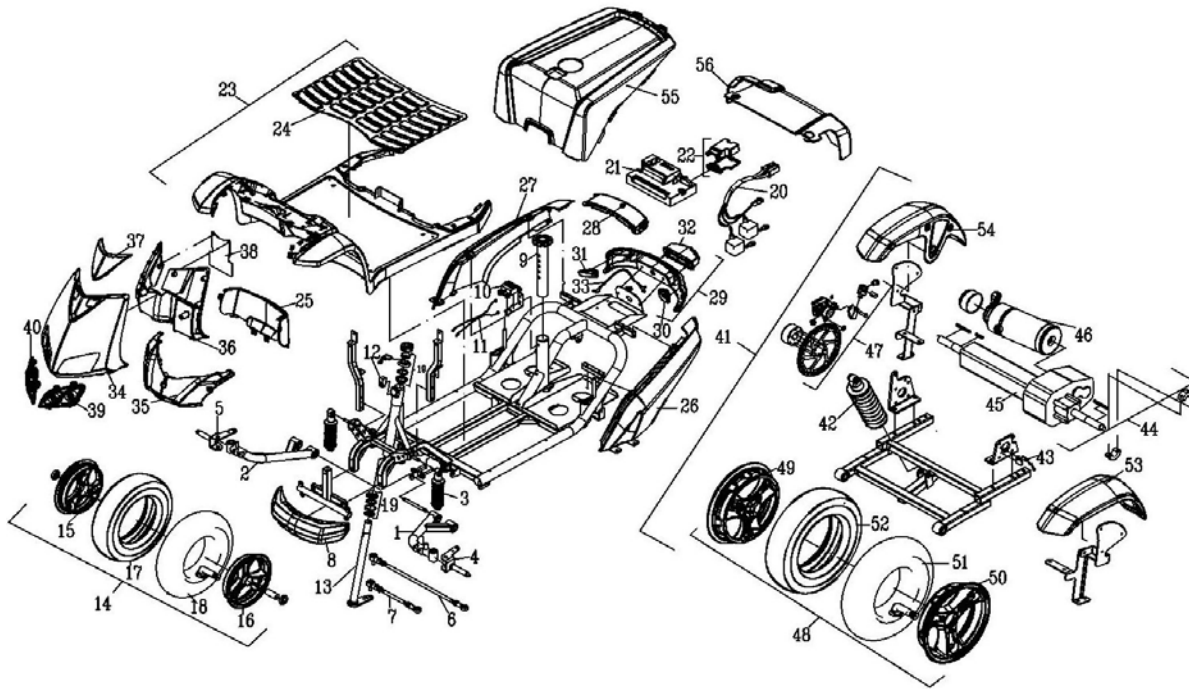

MODEL#S940A

Rev: 0

REF#	PART NO.	DESCRIPTION	REF#	PART NO.	DESCRIPTION	REF#	PART NO.	DESCRIPTION
1	30300338	FRONT SUSPENSION ASSY(L)	23	30541112	FRONT SHROUD ASSY, BRIGHT RED	35	30561038	FRONT WINDSHIELD FOLLOWING COVER ONLY, ORANGE
2	30300339	FRONT SUSPENSION ASSY(R)	24	44600591	RUBBER MAT, BLACK	35	30550051	FRONT WINDSHIELD FOLLOWING COVER ONLY, SILVER DEEP GREEN
3	41700290	SUSPENSION(HYDRAULIC),165L,150LBS/IN, YELLOW	25	30500159	STORAGE COVER	35	30541080	FRONT WINDSHIELD FOLLOWING COVER, BRIGHT RED
4	30303101	FRONT WHEEL AXLE ONLY, LH	26	30519489	SHROUD ASSY, LH, SILVER WHITE	36	43690374	FRONT WINDSHIELD REAR COVER
5	30303102	FRONT WHEEL AXLE ONLY, RH	26	30561076	SHROUD ASSY, LH, ORANGE	37	43601374	FRONT WINDSHIELD COVER
6	30302009	ADJUST SHAFT, LONG, ASSY	26	30550111	SHROUD ASSY, LH, SILVER DEEP GREEN	38	43690379	RUBBER MAT, BLACK
7	30302017	ADJUST SHAFT, SHORT φ10*175L(ZP)	26	30541084	SHROUD ASSY, LH, BRIGHT RED	39	61200174	HEAD LIGHT ASSY(L)
8	43690177	FRONT BUMPER, S940	27	30519490	SHROUD ASSY, RH, SILVER	40	61200175	HEAD LIGHT ASSY(R)
9	32100025	UPPER SEAT TUBE ASSY.	27	30561075	SHROUD ASSY, RH, ORANGE	41	30400391	REAR FRAME ASSY,
10	61120085	CIRCUIT BREAKER, 100A	27	30550112	SHROUD ASSY, RH, SILVER DEEP GREEN	42	41700291	SUSPENSION(HYDRAULIC),210L,150L BS/IN, RED
11	63745602	BREAKER WIRE	27	30541085	SHROUD ASSY, RH, BRIGHT RED	43	61090063	SPRING SWITCH, PS8-23
12	63748101	HARNESS, HALF SPEED SWITCH	28	30519558	REAR LAMPS OF TOP COVER ONLY, SILVER WHITE	44	62009008	TRANSAXLE & MOTOR ASSY., M817AG-21
13	30303336	TURN TUBE COMPLETE (ED)	28	30561409	REAR LAMPS OF TOP COVER ONLY, ORANGE	45	62203026	TRANSAXLE (M817)
14	33100724	FRONT WHEEL ASSY, 14*3.50-8, BLACK	28	30550135	REAR LAMPS OF TOP COVER ONLY, SILVER DEEP GREEN	46	62100160	MOTOR ASSY
15	42500099	INNER RIM ONLY, FOR 14*3.00-8	28	30541113	REAR LAMPS OF TOP COVER ONLY, BRIGHT RED	47	33200153	REAR DISK BRAKE ASSY
16	42500257	OUTTER RIM ONLY, FOR 14*3.00-8 FRONT WHEEL	29	30500162	REAR LAMPS BASE ASSY	48	32600494	REAR WHEEL ASSY, 16*4.00-10
17	44689070	OUTER TIRE. 14*3.00-8, BLACK, IA-1605	30	61200176	TURN LIGHT(L)	49	42500163	INNER REAR RIME ONLY, FOR 14*4.00-10
18	44600590	INNER TIRE. 3.00-8, BLACK	31	61200177	TURN LIGHT(R)	50	42500258	OUTTER RIM ONLY, FOR 14*4.00-10
19	53400023	BEARING ONLY, FORK 7 PCS/SET	32	61200178	REAR LIGHT	51	44600592	OUTER TIRE ONLY, 16*4.00-10, BLACK
20	63345605	WIRE, CONTROLLER	33	63400054	REAR LIGHT CABLE	52	44600593	INNER TIRE. 3.00-10, BLACK
21	64520006	CONTROLLER.	34	30519372	FRONT WINDSHIELD ONLY, SILVER WHITE	53	43601375	SHROUD, FENDER, LH
22	61230107	PG SD CONTROLLER PROTECTION KIT PG D51058	34	30561037	FRONT WINDSHIELD ONLY, ORANGE	54	43601377	SHROUD, FENDER, RH
23	30519553	FRONT SHROUD ASSY, SILVER WHITE	34	30550050	FRONT WINDSHIELD ONLY, SILVER DEEP GREEN	55	30500165	REAR SHROUD ASSY
23	30561981	FRONT SHROUD ASSY, ORANGE	34	30541079	FRONT WINDSHIELD ONLY, BRIGHT RED	56	30500346	SHROUD, MOTOR, BLACK
23	30550043	FRONT SHROUD ASSY, SILVER DEEP GREEN	35	30519400	FRONT WINDSHIELD FOLLOWING COVER ONLY, SILVER WHITE			